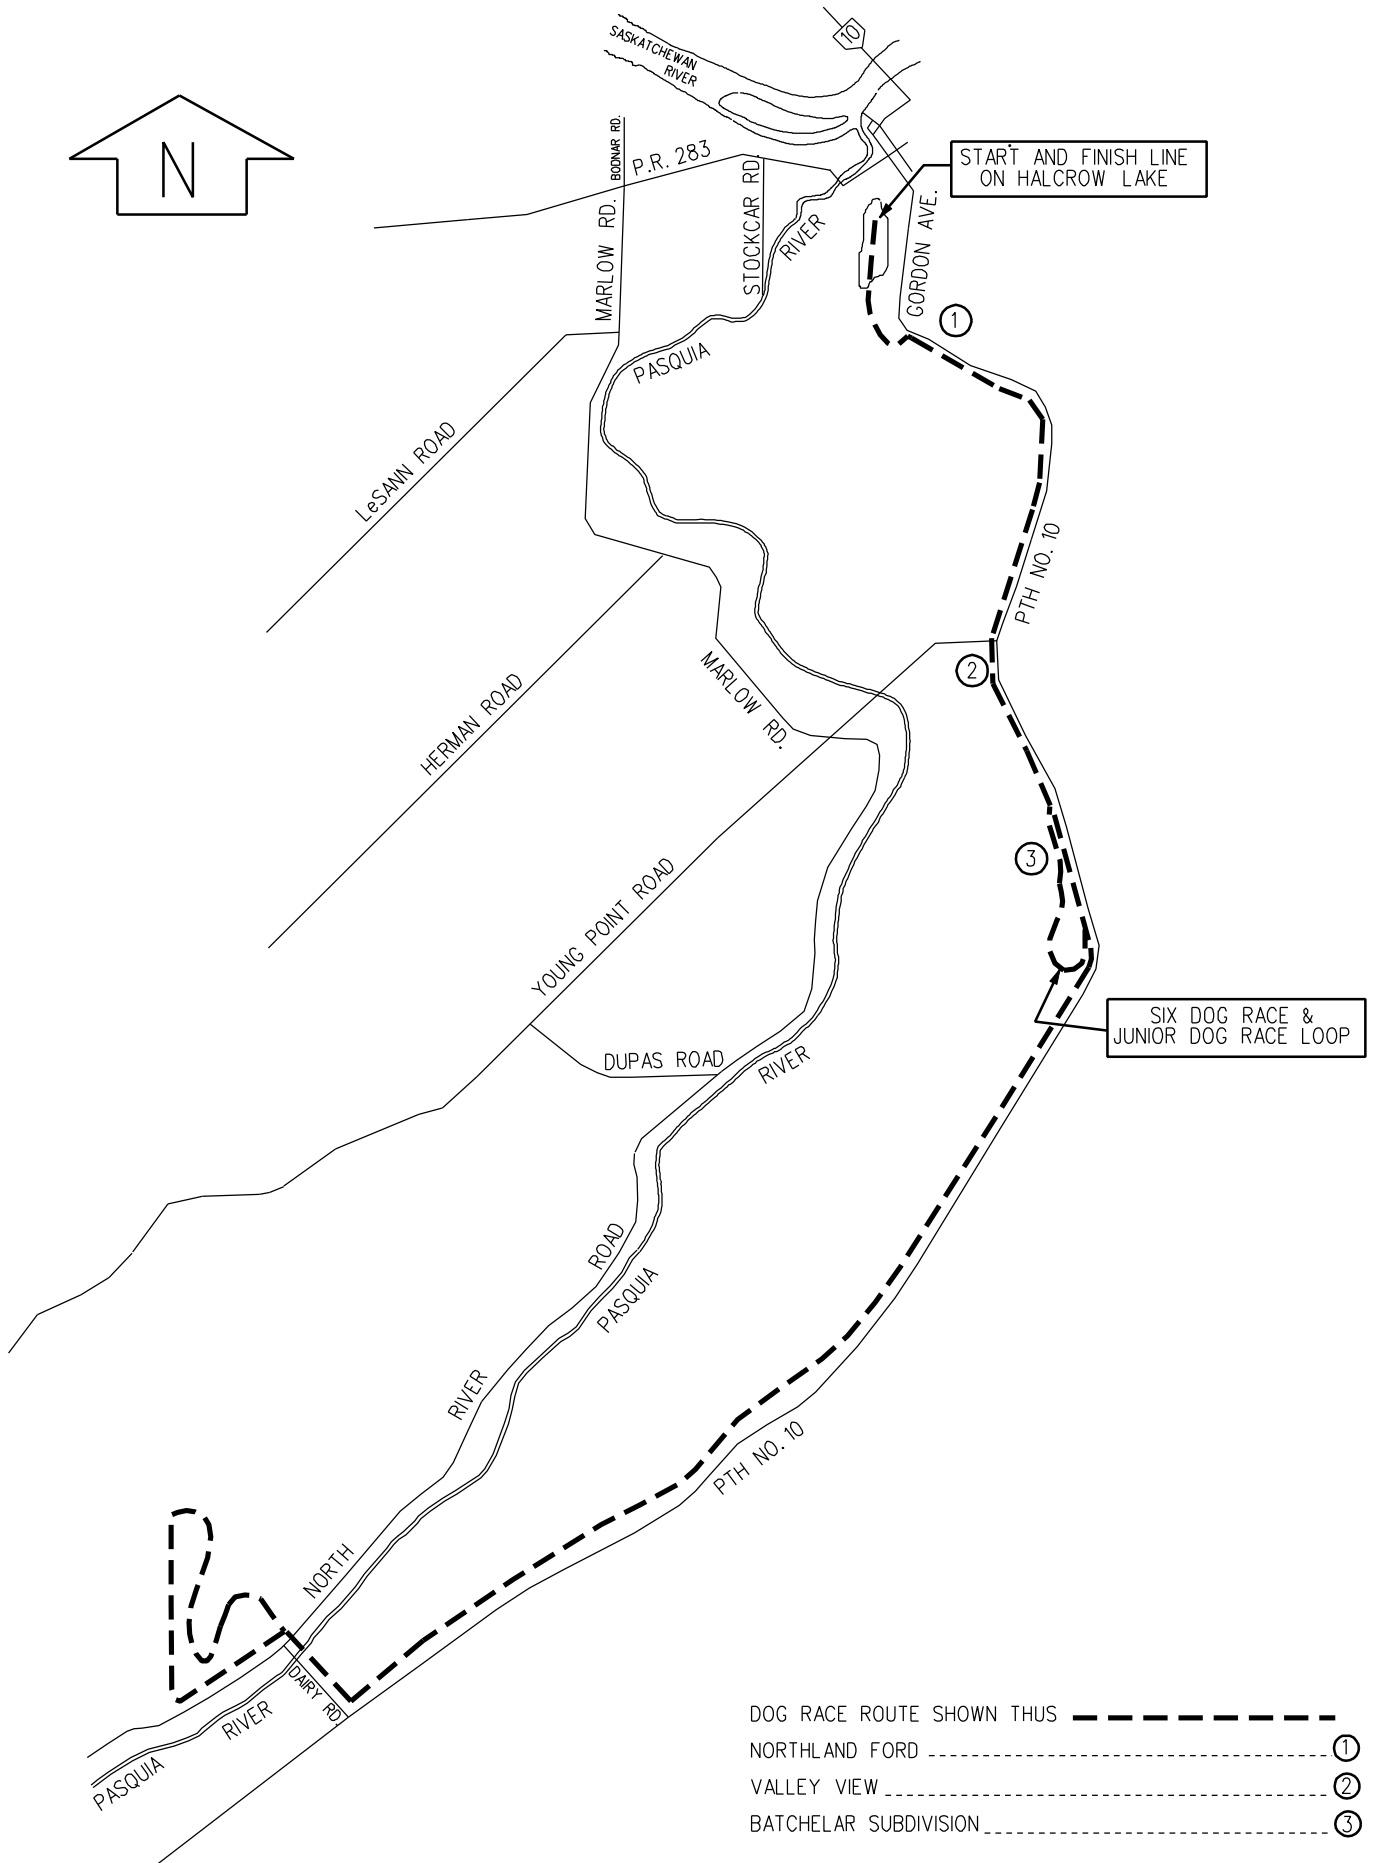

2008 WORLD CHAMPIONSHIP DOG RACE

- DOG RACE ROUTE SHOWN THUS -----
- NORTHLAND FORD ----- ①
- VALLEY VIEW ----- ②
- BATCHELAR SUBDIVISION ----- ③